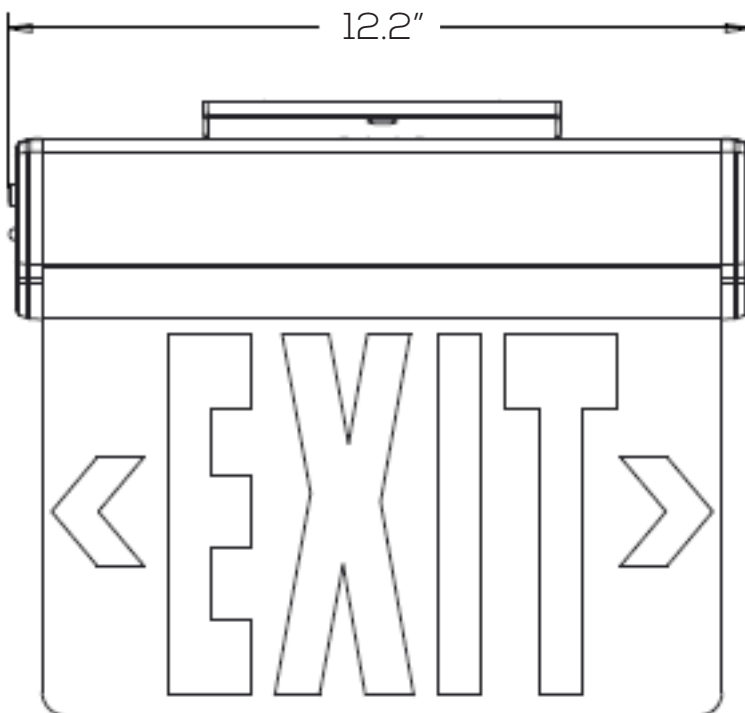

LED EXIT LIGHT SERIES

SES-EX7008

Technical Specifications

Size:	12.2" L x 4.3" W x 10.1" H
Watts:	2W
Voltage:	120/277VAC (60Hz)
Dimmable:	No
IP Rate:	IP20
Materials:	Thermoplastic ABS, Aluminum
Housing Color:	White
Letter Color:	Red, Green
Lifespan:	50,000 hours
Backup Time:	≥90 minutes
Mounting:	Wall, Side, Ceiling
Finish:	Mirrored
Sides:	Single or Double

Features

This sign has a mirrored finish in order to show letters on both sides. It can be mounted on the wall or ceiling. These are widely used to indicate emergency exits in commercial spaces. This model comes in red or green and both single or double sided.

Dimensions

Model Numbers

Double-Sided Red
SES-EX7008RD
#10719 ●

Single-Sided Red
SES-EX7008RS
#10797 ●

Single-Sided Green
SES-EX7008GS
#10799 ●