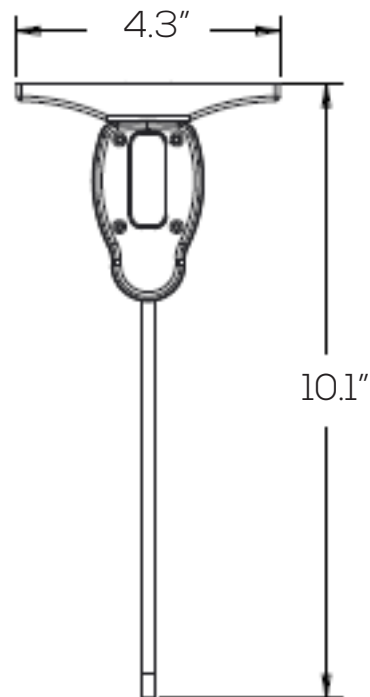

LED EXIT LIGHT SERIES

SES-EX7008

Technical Specifications

Size:	12.2" L x 4.3" W x 10.1" H
Watts:	2W
Voltage:	120/277VAC (60Hz)
Dimmable:	No
IP Rate:	IP20
Materials:	Thermoplastic ABS, Aluminum
Housing Color:	White
Letter Color:	Red, Green
Lifespan:	50,000 hours
Backup Time:	≥90 minutes
Mounting:	Wall, Side, Ceiling
Finish:	Mirrored
Sides:	Single or Double

Features

This sign has a mirrored finish in order to show letters on both sides. It can be mounted on the wall or ceiling. These are widely used to indicate emergency exits in commercial spaces. This model comes in red or green and both single or double sided.

Dimensions

Model Numbers

Double-Sided Red
SES-EX7008RD
#10719 ●

Single-Sided Red
SES-EX7008RS
#10797 ●

Single-Sided Green
SES-EX7008GS
#10799 ●