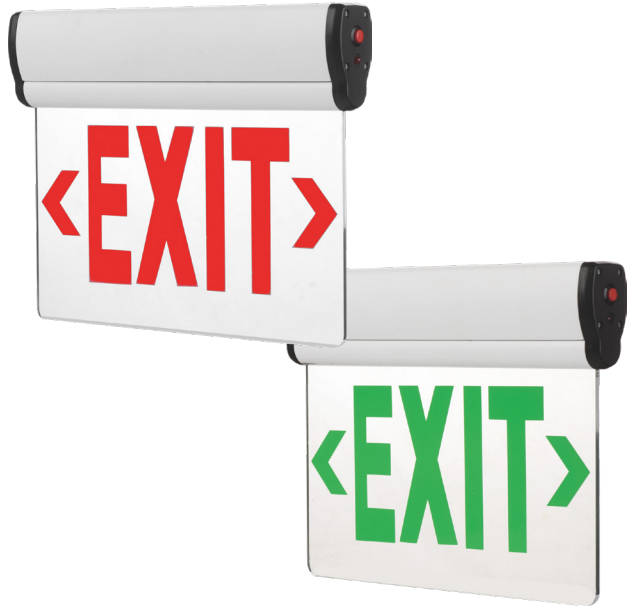

LED EXIT LIGHT SERIES

SES-EX7008

Technical Specifications

Size:	12.2" L x 4.3" W x 10.1" H
Watts:	2W
Voltage:	120/277VAC (60Hz)
Dimmable:	No
IP Rate:	IP20
Materials:	Thermoplastic ABS, Aluminum
Housing Color:	White
Letter Color:	Red, Green
Lifespan:	50,000 hours
Backup Time:	≥90 minutes
Mounting:	Wall, Side, Ceiling
Finish:	Mirrored
Sides:	Single or Double

Features

This sign has a mirrored finish in order to show letters on both sides. It can be mounted on the wall or ceiling. These are widely used to indicate emergency exits in commercial spaces. This model comes in red or green and both single or double sided.

Dimensions

Model Numbers

Double-Sided Red
SES-EX7008RD
#10719 ●

Single-Sided Red
SES-EX7008RS
#10797 ●

Single-Sided Green
SES-EX7008GS
#10799 ●