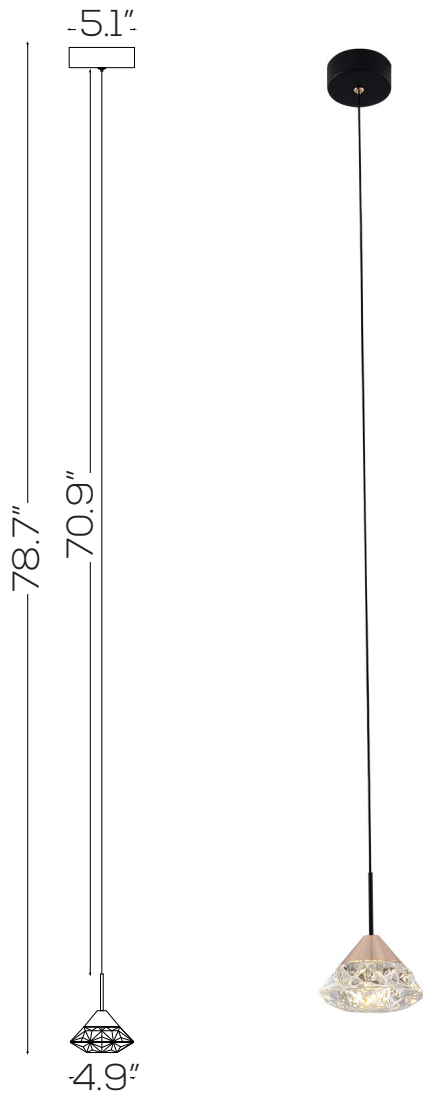

LED DECORATIVE PENDANT LIGHT SERIES

SES-PD0902

Technical Specifications

Size: See Reverse

Watts: 5W

Lumen: 400lm

CCT: 3000K

Voltage: 110V

Dimmable: TRIAC

CRI: 80

PF: 0.9

IP Rate: IP20

Materials: Metal, Acrylic

Housing Color: Black, Crystal

Lifespan: 20,000 hours

Features

Dimensions

Model Numbers

10820: SES-PD0902-1A-3000-5