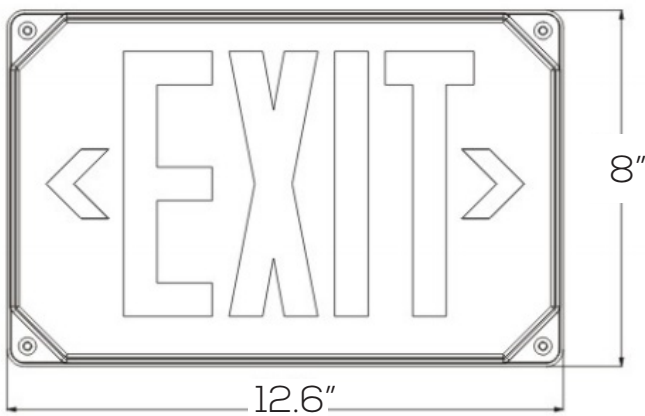

LED OUTDOOR EXIT SIGN SERIES

SES-EX7006

Technical Specifications

Size:	12.6" L x 8" W
Watts:	3W
Voltage:	120/277VAC (60Hz)
Dimmable:	No
IP Rate:	IP65
Materials:	Thermoplastic ABS, PC
Housing Color:	White, Red
Lettering:	Double Sided
Lifespan:	25,000 hours
Backup Time:	≥90 minutes
Battery:	3.6V 500mAh Ni-Mh
Mounting:	Wall, Side, Ceiling

Features

This Exit Sign is exceptionally water resistant and can be used in exterior areas that come in direct contact with precipitation. This sign has lettering on both sides and can be mounted on a ceiling or wall. Do not mount this sign near a gas or electric heater.

Dimensions

Model Numbers

10798: SES-EX7006-W