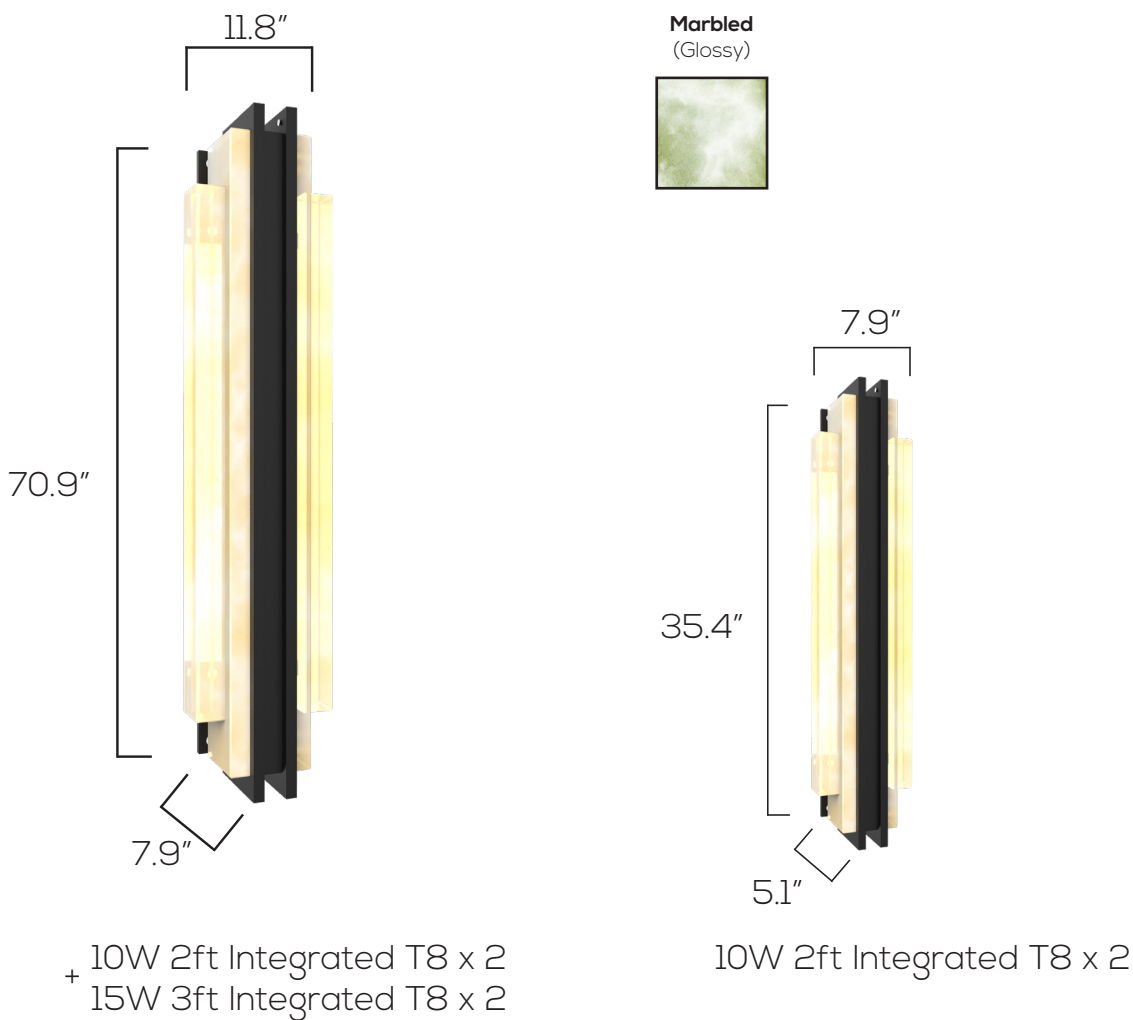

### Technical Specifications

|                |                              |
|----------------|------------------------------|
| Size:          | See Reverse                  |
| Watts:         | 3ft: 20W<br>6ft: 50W         |
| Lumen:         | 3ft: 2,400lm<br>6ft: 6,000lm |
| CCT:           | 3000K   4000K                |
| Voltage:       | AC90-130V                    |
| Dimmable:      | TRIAC                        |
| Beam Angle:    | 120°                         |
| Bulb:          | T8 Integrated                |
| CRI:           | >80                          |
| PF:            | ≥0.95                        |
| IP Rate:       | IP55                         |
| Materials:     | 304 Stainless Steel, Acrylic |
| Housing Color: | Matte Black, Marbled         |
| Bulb Lifespan: | 50,000 hours                 |

## Features

SARIN's Big Ass Wall Sconces are as bold as they are beautiful. Each light is illuminated with removable T8 Integrated Tubes, which means the fixture itself lasts almost indefinitely. Made by hand from durable stainless steel, these works of art have a powder-coated finish that will still look new beyond its 5 year product warranty. The marbled effect of the lens is a great accent to polished stone and natural marble buildings.

## Dimensions