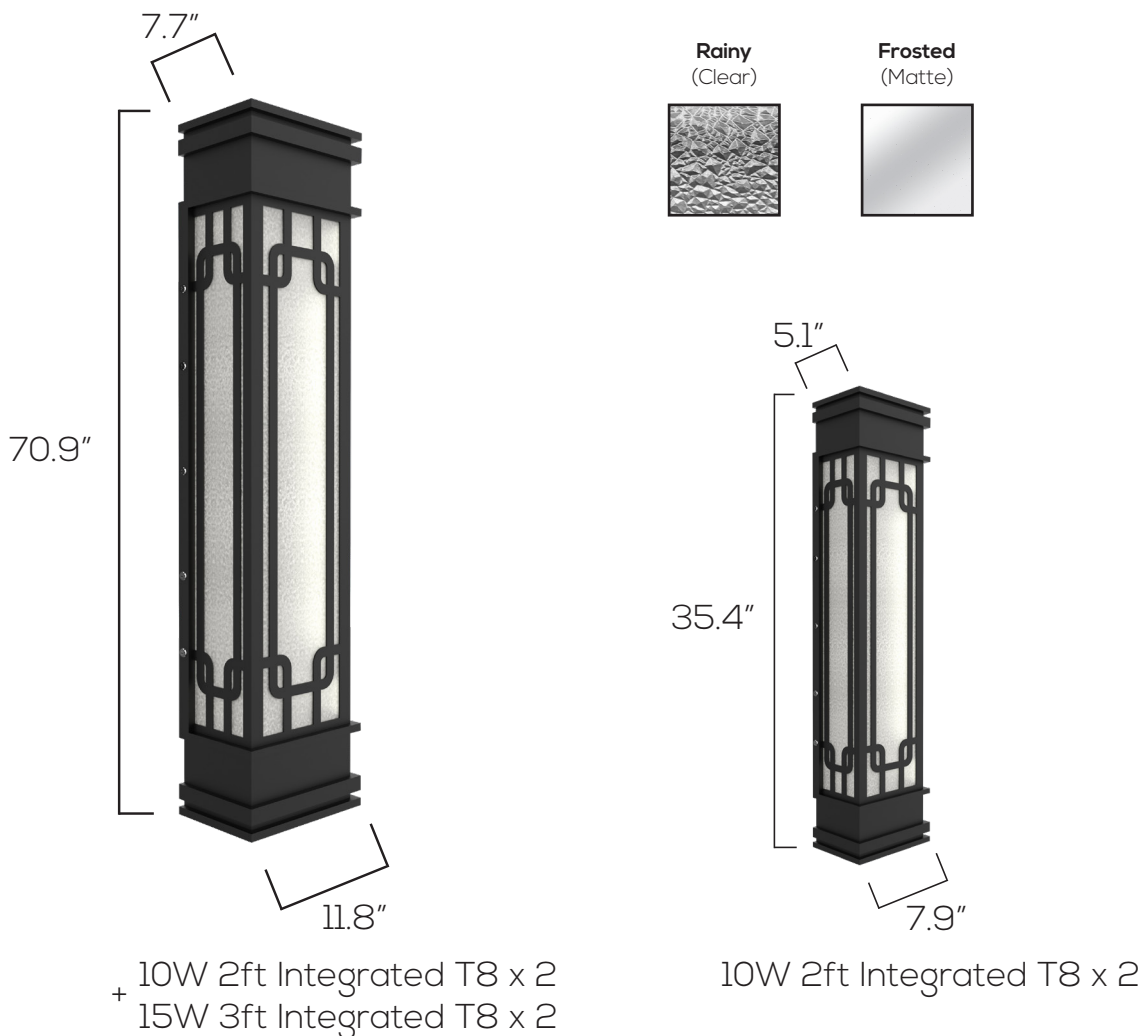

LED BIG ASS WALL SCONCE SERIES

SES-BWS103

Technical Specifications

Size:	See Reverse
Watts:	3ft: 20W 6ft: 50W
Lumen:	3ft: 2,400lm 6ft: 6,000lm
CCT:	3000K 4000K
Voltage:	AC90-130V
Dimmable:	TRIAC
Beam Angle:	120°
Bulb:	T8 Integrated
CRI:	>80
PF:	≥0.95
IP Rate:	IP55
Materials:	304 Stainless Steel, Acrylic
Housing Color:	Matte Black, Rainy Acrylic
Bulb Lifespan:	50,000 hours

Features

SARIN's Big Ass Wall Sconces are as bold as they are beautiful. Each light is illuminated with removable T8 Integrated Tubes, which means the fixture itself lasts almost indefinitely. Made by hand from durable stainless steel, these works of art have a powder-coated finish that will still look new beyond its 5 year product warranty. The rigid geometric shapes of this light pair nicely with 1950s Brutalist architecture style buildings.

Dimensions

Model Numbers

● 3000K ○ 4000K

3ft BWS103, Rainy
SES-BWS103-3FT-RAINY
#11007-3 ● #11007-4 ○

6ft BWS103, Rainy
SES-BWS103-6FT-RAINY
#11008-3 ● #11008-4 ○

3ft Frosted Cover
SES-BWS103-3FT-COV
#41007-A

6ft Frosted Cover
SES-BWS103-6FT-COV
#41008-A