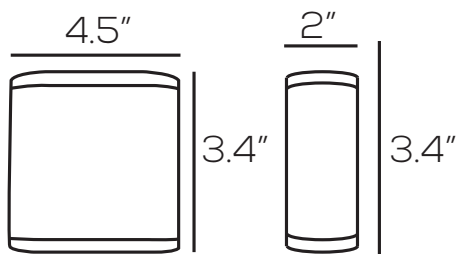

### Technical Specifications

Size:	4.5" L x 3.4" W x 2" D
Watts:	4W
Lumen:	185lm
Adjustable CCT:	3000K + 4000K + 5000K
Voltage:	AC120V
Dimmable:	No
Beam Angle:	100°
CRI:	≥80
PF:	>0.5
IP Rate:	IP54
Materials:	Aluminum, PC
Housing Color:	Dark Brown, White
Lifespan:	30,000 hours

## Dimensions