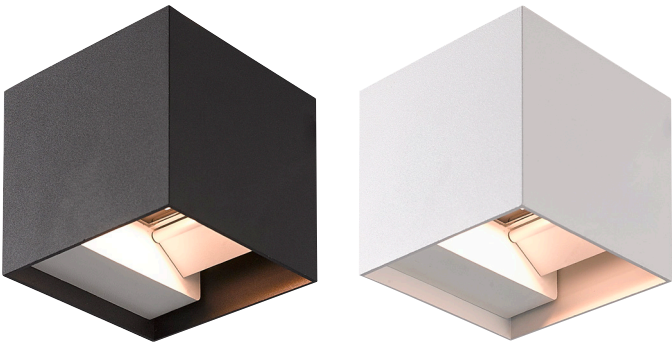

LED DECORATIVE OUTDOOR WALL SCONCE SERIES

SES-WL2027SM

Technical Specifications

Size: 4" L x 4" W x 4" D

Watts: 10W

Lumen: 500lm

CCT: 4000K

Voltage: AC120V

Dimmable: No

Beam Angle: 166° (Adjustable Shutters)

CRI: ≥80

PF: >0.5

IP Rate: IP54

Materials: Aluminum, Glass

Housing Color: Dark Brown, White

Lifespan: 30,000 hours

Features

LED Decorative Outdoor Wall Sconces add functional lighting with a design element to any outdoor area. These lights are safe to use in wet locations that come in direct contact with rain and water. LED Wall Sconces are perfect for any exterior wall on hotels, homes, and offices. This light has two adjustable shutters on each side to widen or narrow the beam cast.

Dimensions

Model Numbers

SES-WL2027SM-10-3000-BROWN

SES-WL2027SM-10-3000-WHITE