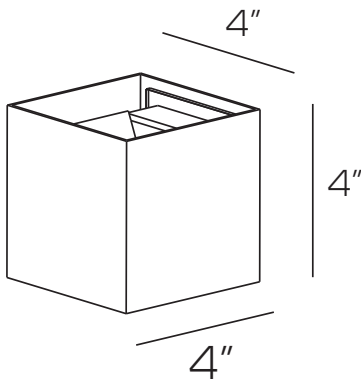

LED DECORATIVE OUTDOOR WALL SCONCE SERIES

SES-WL2027SM

Technical Specifications

Size: 4" L x 4" W x 4" D

Watts: 10W

Lumen: 500lm

CCT: 4000K

Voltage: AC120V

Dimmable: No

Beam Angle: 166° (Adjustable Shutters)

CRI: ≥80

PF: >0.5

IP Rate: IP54

Materials: Aluminum, Glass

Housing Color: Dark Brown, White

Lifespan: 30,000 hours

Dimensions

Model Numbers

SES-WL2027SM-10-3000-BROWN

SES-WL2027SM-10-3000-WHITE