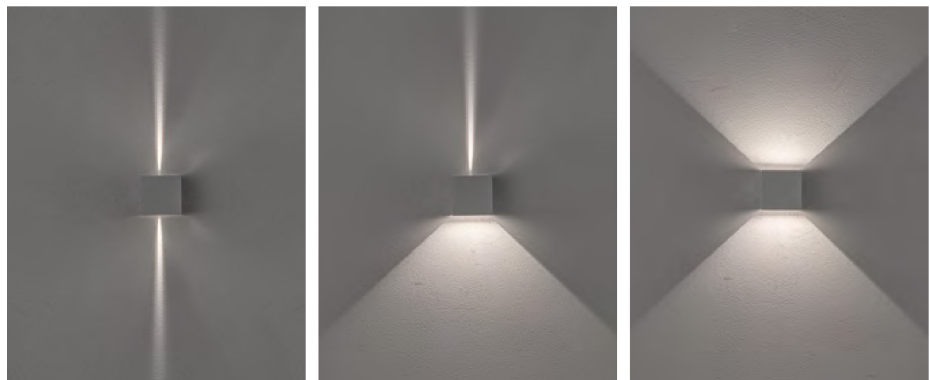

LED DECORATIVE OUTDOOR WALL SCONCE SERIES

SES-WL2027SM

Technical Specifications

Size: 4" L x 4" W x 4" D

Watts: 10W

Lumen: 500lm

CCT: 4000K

Voltage: AC120V

Dimmable: No

Beam Angle: 166° (Adjustable Shutters)

CRI: ≥80

PF: >0.5

IP Rate: IP54

Materials: Aluminum, Glass

Housing Color: Dark Brown, White

Lifespan: 30,000 hours

Features

LED Decorative Outdoor Wall Sconces add functional lighting with a design element to any outdoor area. These lights are safe to use in wet locations that come in direct contact with rain and water. LED Wall Sconces are perfect for any exterior wall on hotels, homes, and offices. This light has two adjustable shutters on each side to widen or narrow the beam cast.

Dimensions

Model Numbers

SES-WL2027SM-10-3000-BROWN

SES-WL2027SM-10-3000-WHITE