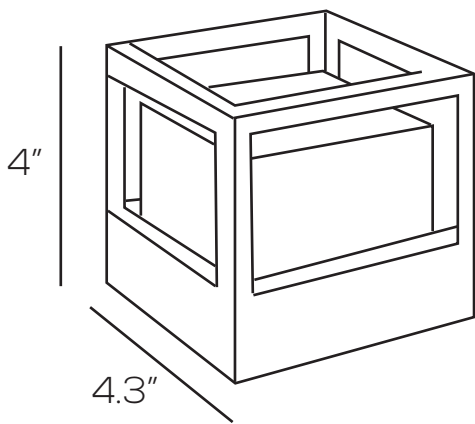

LED DECORATIVE OUTDOOR WALL SCONCE SERIES

SES-WL20I2S

Technical Specifications

Size:	4.3" L x 4.3" W x 4" D
Watts:	7.5W
Lumen:	380lm
CCT:	3000K
Voltage:	AC120V
Dimmable:	No
Beam Angle:	144°
CRI:	≥80
PF:	>0.5
IP Rate:	IP54
Materials:	Aluminum, PC
Housing Color:	Dark Gray
Lifespan:	30,000 hours

Dimensions

Model Numbers

SES-WL2012S-7.5-3000-GRAY