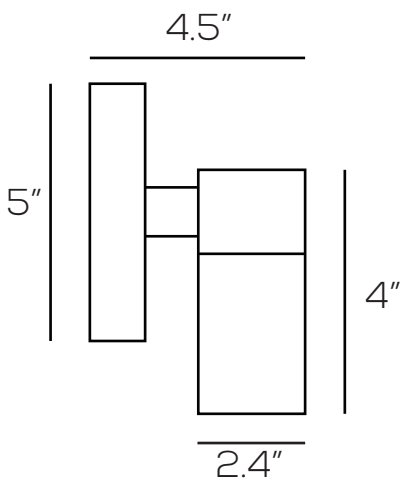

LED DECORATIVE OUTDOOR WALL SCNCE SERIES

SES-WL2012A

Technical Specifications

Size:	See Reverse
Watts:	35W Maximum
Lumen:	Bulb Dependant
CCT:	Bulb Dependant
Voltage:	AC120V
Dimmable:	No
Base:	GU10
IP Rate:	IP54
Materials:	Aluminum, PC
Housing Color:	Stainless Steel
Lifespan:	30,000 hours

Dimensions

Model Numbers

SES-WL2012A-GUI0