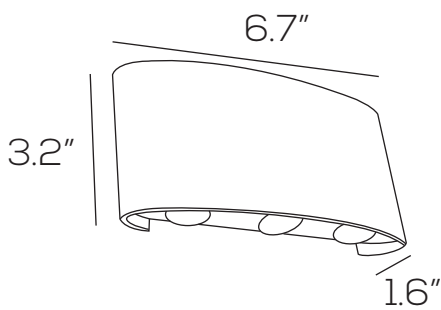

#### Technical Specifications

Size:	6.7" L x 3.2" W x 1.6" D
Watts:	6.5W
Lumen:	460lm
CCT:	3000K
Voltage:	AC120V
Dimmable:	No
Beam Angle:	79°
CRI:	≥80
PF:	>0.5
IP Rate:	IP54
Materials:	Aluminum, PC
Housing Color:	Dark Brown, White
Lifespan:	30,000 hours

## Dimensions