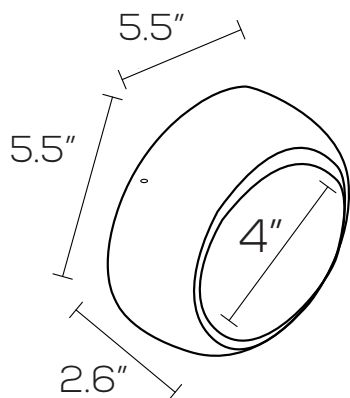

### Technical Specifications

Size:	5.5" L x 5.5" W x 2.6" D (4" Disk)
Watts:	6W
Lumen:	240lm
CCT:	3000K
Voltage:	AC120V
Dimmable:	No
Beam Angle:	167°
CRI:	≥80
PF:	>0.5
IP Rate:	IP54
Materials:	Aluminum, PC
Housing Color:	Dark Brown, Silver, Black
Lifespan:	30,000 hours

## Dimensions