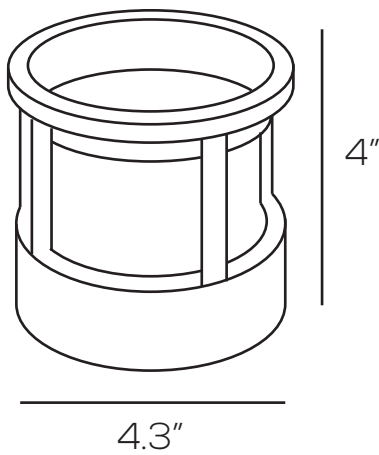

LED DECORATIVE OUTDOOR WALL SCONCE SERIES

SES-WL20I2R

Technical Specifications

Size:	4.3" L x 4.3" W x 4" D
Watts:	7.5W
Lumen:	380lm
CCT:	3000K
Voltage:	AC120V
Dimmable:	No
Beam Angle:	140°
CRI:	≥80
PF:	>0.5
IP Rate:	IP54
Materials:	Aluminum, PC
Housing Color:	Dark Gray
Lifespan:	30,000 hours

Dimensions

Model Numbers

SES-WL2012R-7.5-3000-GRAY