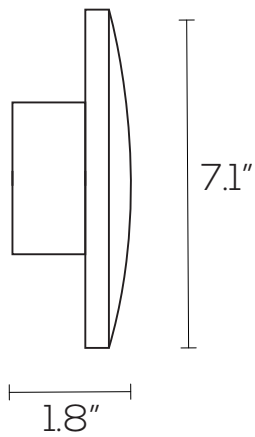

### Technical Specifications

Size:	7.1" L x 7.1" W x 1.8" D
Watts:	9W
Lumen:	495lm
CCT:	3000K
Voltage:	AC120V
Dimmable:	No
Beam Angle:	140°
CRI:	≥80
PF:	>0.5
IP Rate:	IP54
Materials:	Aluminum, PC
Housing Color:	Dark Gray
Lifespan:	30,000 hours

## Dimensions