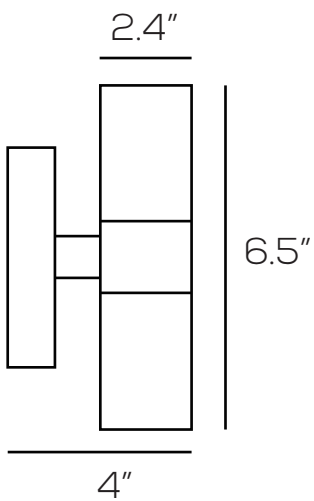

### Technical Specifications

Size:	See Reverse
Watts:	35W x 2 Maximum
Lumen:	Bulb Dependant
CCT:	Bulb Dependant
Voltage:	AC120V
Dimmable:	No
Base:	GU10 x 2
IP Rate:	IP54
Materials:	Aluminum, PC
Housing Color:	Stainless Steel
Lifespan:	30,000 hours

## Dimensions