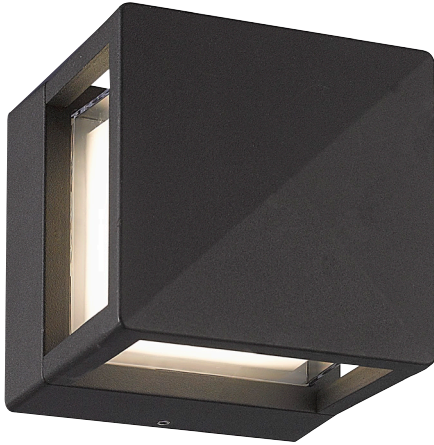

# LED DECORATIVE OUTDOOR WALL SCONCE SERIES

### Technical Specifications

Size:	4.3" L x 4.3" W x 4" D
Watts:	7.5W
Lumen:	260lm
CCT:	3000K
Voltage:	AC120V
Dimmable:	No
Beam Angle:	136°
CRI:	≥80
PF:	>0.5
IP Rate:	IP54
Materials:	Aluminum, PC
Housing Color:	Dark Gray
Lifespan:	30,000 hours

## Features

LED Decorative Outdoor Wall Sconces add functional lighting with a design element to any outdoor area. These lights are safe to use in wet locations that come in direct contact with rain and water. LED Wall Sconces are perfect for any exterior wall on hotels, homes, and offices.

## Model Numbers

SES-WL2013S-7.5-3000-GRAY