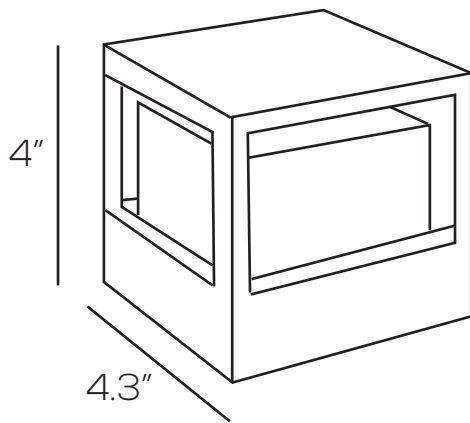

### Technical Specifications

Size:	4.3" L x 4.3" W x 4" D
Watts:	7.5W
Lumen:	260lm
CCT:	3000K
Voltage:	AC120V
Dimmable:	No
Beam Angle:	136°
CRI:	≥80
PF:	>0.5
IP Rate:	IP54
Materials:	Aluminum, PC
Housing Color:	Dark Gray
Lifespan:	30,000 hours

## Dimensions