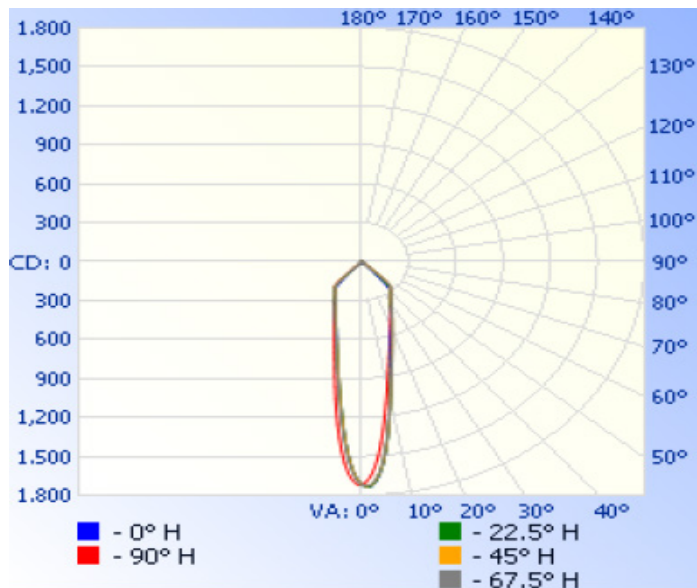

Isolux Diagrams

Model Numbers

SES-GLD-30