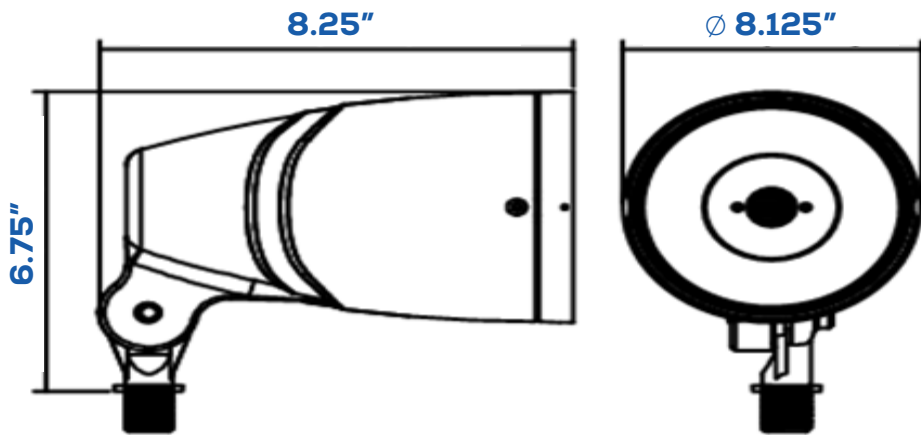

#### Technical Specifications

Watts:	30W
Size:	Ø5.13"X8.25"X6.75"
Lumen Output:	900lm
CCT:	Cool White   5000K
Voltage:	AC100-277V
Beam Angle:	120°
CRI:	≥80Ra
PF:	0.9
IP Rate:	IP65
Lifespan:	50,000 hours

## Dimensional Diagrams (in.)