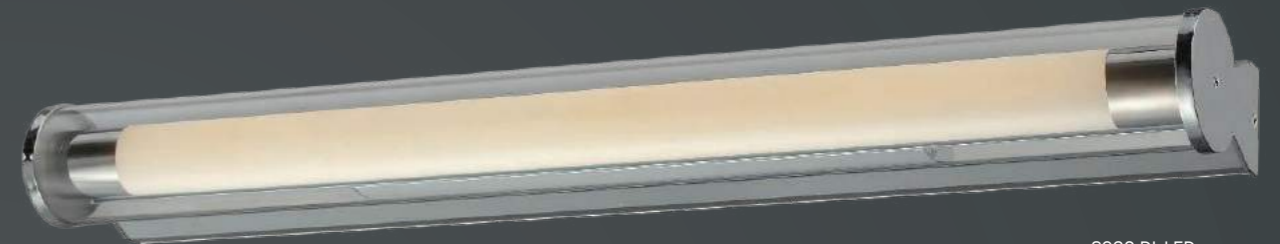

8932-BS-LED  
LED-10W  
L300 X W63 X H94MM  
IP44

8932-BM-LED  
LED-11W  
L450 X W63 X H94MM  
IP44

8932-BL-LED  
LED-12W  
L600 X W63 X H94MM  
IP44

8932-CS-LED

8932-DS-LED

8932-CM-LED

8932-DM-LED

8932-CL-LED