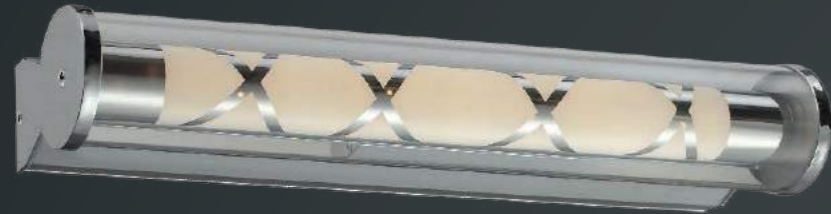

8932-BS-LED  
LED-10W  
L300 X W63 X H94MM  
IP44

8932-BM-LED  
LED-11W  
L450 X W63 X H94MM  
IP44

8932-BL-LED  
LED-12W  
L600 X W63 X H94MM  
IP44

8932-CS-LED

8932-DS-LED

8932-CM-LED

8932-DM-LED

8932-CL-LED