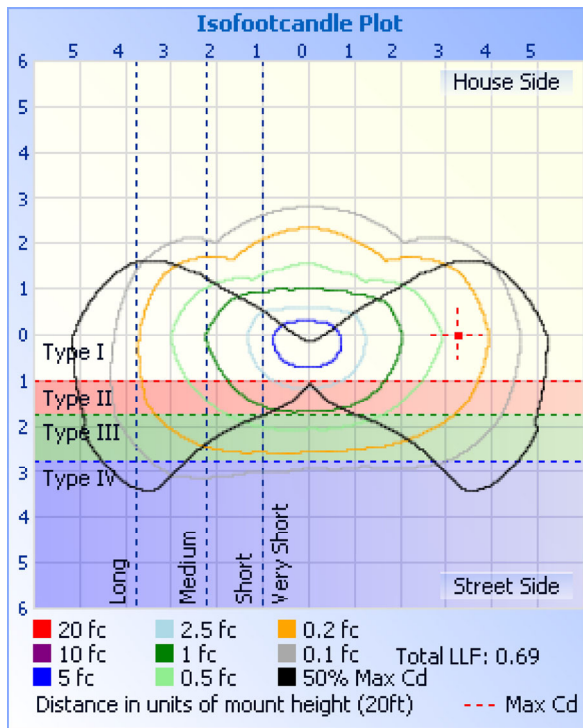

Illuminance at a Distance

	Center Beam fc	Beam Width	
6.0R	128 fc	14.1 ft	7.3 ft
12.0R	32.0 fc	28.2 ft	14.5 ft
18.0R	14.2 fc	42.2 ft	21.8 ft
24.0R	7.99 fc	56.3 ft	29.1 ft
30.0R	5.12 fc	70.4 ft	36.3 ft
36.0R	3.55 fc	84.5 ft	43.6 ft

■ Vert. Spread: 99.1°
■ Horiz. Spread: 62.4°

Coefficients Of Utilization - Zonal Cavity Method

Effective Floor Cavity Reflectance: 20%

RCC %:	80				70				50				30				10				0
RW %:	70	50	30	0	70	50	30	0	50	30	20	50	30	20	50	30	20	50	30	20	0
RCR: 0	1.18	1.18	1.18	1.18	1.16	1.16	1.16	.98	1.10	1.10	1.10	1.05	1.05	1.05	1.01	1.01	1.01	1.01	1.01	1.01	.98
1	1.05	.99	.93	.88	1.02	.96	.91	.77	.92	.87	.83	.87	.84	.81	.83	.81	.78	.83	.81	.78	.76
2	.93	.83	.74	.67	.90	.81	.73	.60	.77	.70	.64	.73	.67	.63	.70	.65	.61	.70	.65	.61	.58
3	.83	.70	.61	.53	.80	.69	.59	.48	.65	.57	.51	.62	.55	.50	.59	.54	.49	.59	.54	.49	.46