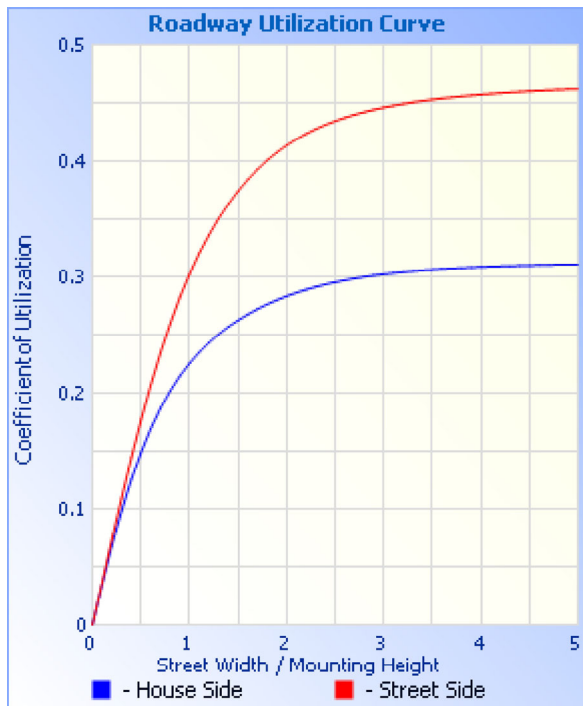

Illuminance at a Distance

	Center Beam fc	Beam Width	
6.0R	128 fc	14.1 ft	7.3 ft
12.0R	32.0 fc	28.2 ft	14.5 ft
18.0R	14.2 fc	42.2 ft	21.8 ft
24.0R	7.99 fc	56.3 ft	29.1 ft
30.0R	5.12 fc	70.4 ft	36.3 ft
36.0R	3.55 fc	84.5 ft	43.6 ft

■ Vert. Spread: 99.1°
■ Horiz. Spread: 62.4°

Coefficients Of Utilization - Zonal Cavity Method

Effective Floor Cavity Reflectance: 20%

RCC %:	80				70				50				30				10				0
RW %:	70	50	30	0	70	50	30	0	50	30	20	50	30	20	50	30	20	50	30	20	0
RCR: 0	1.18	1.18	1.18	1.18	1.16	1.16	1.16	.98	1.10	1.10	1.10	1.05	1.05	1.05	1.01	1.01	1.01	1.01	1.01	1.01	.98
1	1.05	.99	.93	.88	1.02	.96	.91	.77	.92	.87	.83	.87	.84	.81	.83	.81	.78	.83	.81	.78	.76
2	.93	.83	.74	.67	.90	.81	.73	.60	.77	.70	.64	.73	.67	.63	.70	.65	.61	.70	.65	.61	.58
3	.83	.70	.61	.53	.80	.69	.59	.48	.65	.57	.51	.62	.55	.50	.59	.54	.49	.59	.54	.49	.46