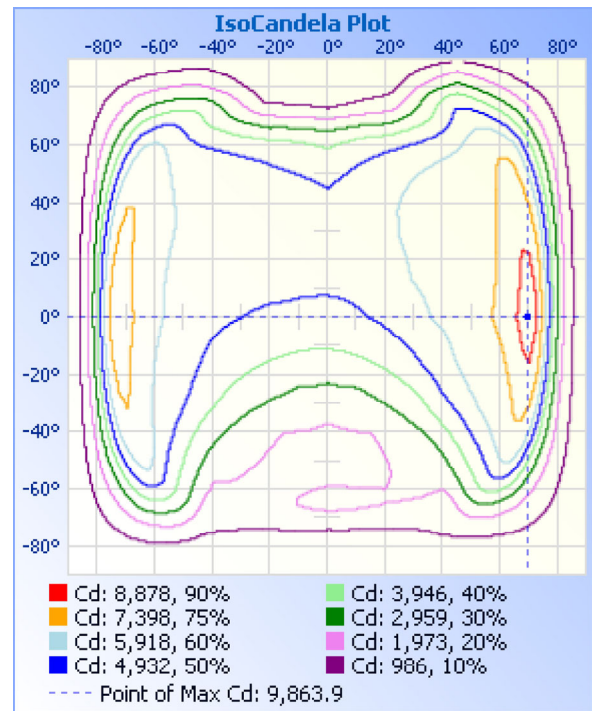

Illuminance at a Distance

	Center Beam fc	Beam Width	
6.0R	128 fc	14.1 ft	7.3 ft
12.0R	32.0 fc	28.2 ft	14.5 ft
18.0R	14.2 fc	42.2 ft	21.8 ft
24.0R	7.99 fc	56.3 ft	29.1 ft
30.0R	5.12 fc	70.4 ft	36.3 ft
36.0R	3.55 fc	84.5 ft	43.6 ft

■ Vert. Spread: 99.1°
■ Horiz. Spread: 62.4°

Coefficients Of Utilization - Zonal Cavity Method

Effective Floor Cavity Reflectance: 20%

RCC %:	80				70				50				30				10				0
RW %:	70	50	30	0	70	50	30	0	50	30	20	50	30	20	50	30	20	50	30	20	0
RCR: 0	1.18	1.18	1.18	1.18	1.16	1.16	1.16	.98	1.10	1.10	1.10	1.05	1.05	1.05	1.01	1.01	1.01	1.01	1.01	1.01	.98
1	1.05	.99	.93	.88	1.02	.96	.91	.77	.92	.87	.83	.87	.84	.81	.83	.81	.78	.83	.81	.78	.76
2	.93	.83	.74	.67	.90	.81	.73	.60	.77	.70	.64	.73	.67	.63	.70	.65	.61	.70	.65	.61	.58
3	.83	.70	.61	.53	.80	.69	.59	.48	.65	.57	.51	.62	.55	.50	.59	.54	.49	.59	.54	.49	.46