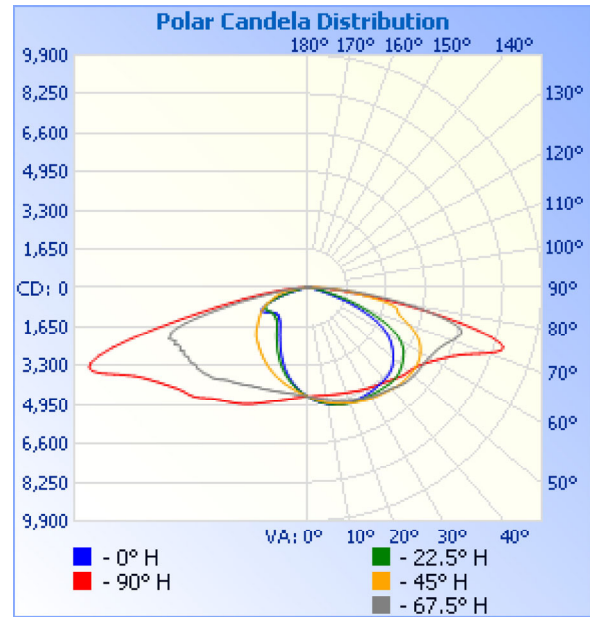

## Luminaire Photometric Report

**Filename:** SB16 - Shoebox - CCT Tunable - 150W - 120V -T3 - IES

**Manufacturer:** SARIN Energy Solutions

**Lamp Output:** 1 lamp, rated Lumens/lamp: 23847

**Max Candela:** 9,863.9 at Horizontal: 270°, Vertical: 70°

**Input Wattage:** 150.199

**Luminous Opening:** Circular (Dia: 3.94")

**Test Date:** 2023-02-01

**Photometry :** Type C

**Nema Type:** 7 X 7

### Roadway Summary

|                        |                  |              |
|------------------------|------------------|--------------|
| Cutoff Classification: | SEMICUTOFF       |              |
| Distribution:          | TYPE III, MEDIUM |              |
| Max Cd, 90 Deg Vert:   | 869.8            |              |
| Max Cd, 80 to <90 Deg: | 4,623.8          |              |
|                        | Lumens           | % Lamp       |
| Downward Street Side:  | 14,228.5         | 59.7%        |
| Downward House Side:   | 9,256.1          | 38.8%        |
| Downward Total:        | 23,484.6         | 98.5%        |
| Upward Street Side:    | 136.8            | 0.6%         |
| Upward House Side:     | 168.7            | 0.7%         |
| Upward Total:          | 305.5            | 1.3%         |
| <b>Total Lumens:</b>   | <b>23,790.0</b>  | <b>99.8%</b> |

### Flood Summary

|               | Efficiency   | Lumens          | Horizontal Spread | Vertical Spread |
|---------------|--------------|-----------------|-------------------|-----------------|
| Field (10%):  | 97%          | 23,133.3        | 171.4             | 153.3           |
| Beam (50%):   | 60.5%        | 14,432.5        | 62.4              | 99.1            |
| <b>Total:</b> | <b>99.7%</b> | <b>23,778.4</b> |                   |                 |