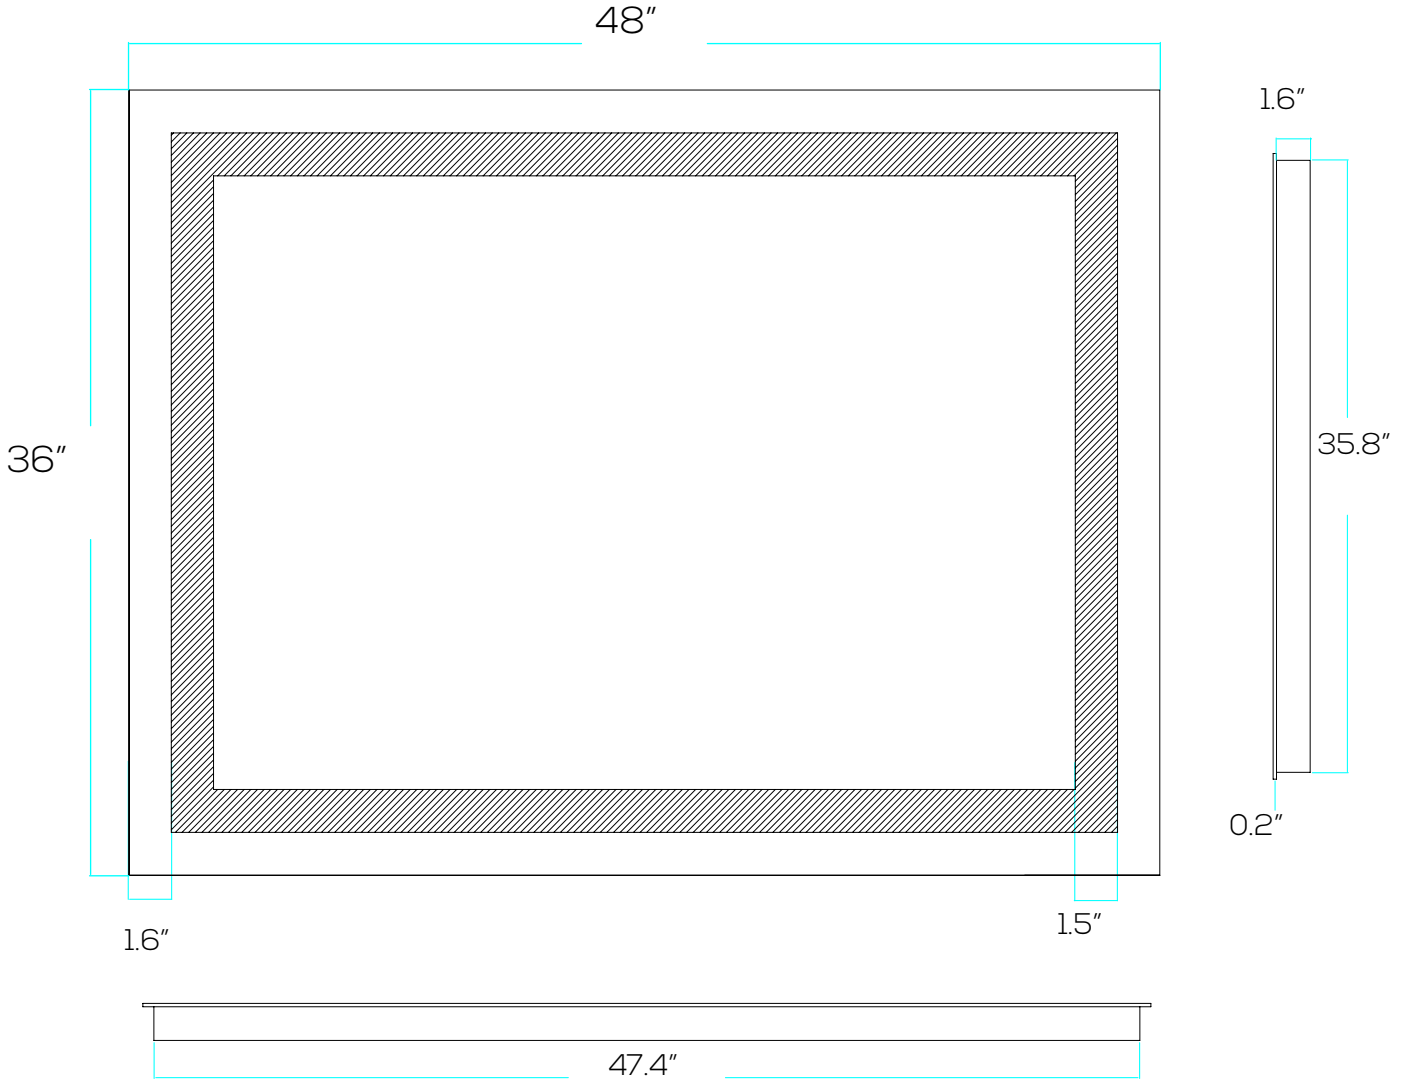

Size	48" x 36" x 1.8"
Wattage	78W
Voltage	120V
Dimming	Touch Dimmer
Beam Angle	120°
CRI	90
PF	N/A

CCT	5000K
IP Rating	IP44
Materials	Aluminum, Mirror
Finish	Mirrored, Silver gray
Lens	Frosted Edge
Lifespan	35,000 Hours

ML02

**48"x36" LED
Mirror Light**

Project: _____ Type: _____

Name: _____ Date: _____

DIMENSIONS:

ML02

48"x36" LED Mirror Light

Project: _____ Type: _____