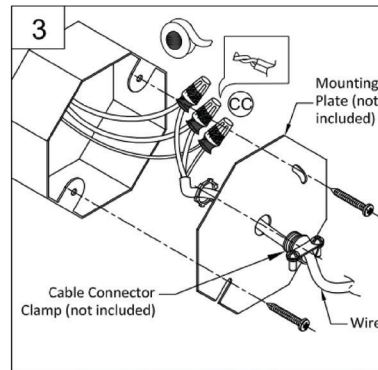

Instruction Manual: