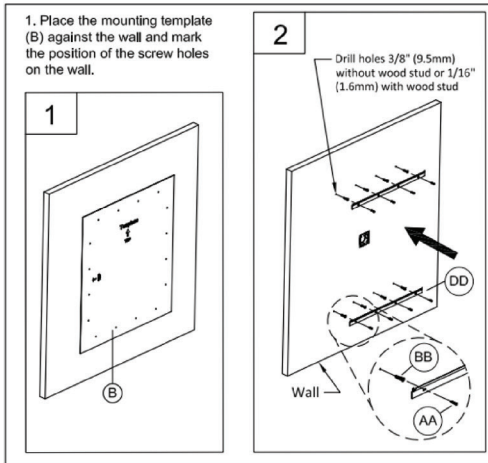

Name: _____ Date: _____

Package:

Honeycomb cardboard + lid box

Package:

Polystyrene + carton

Instruction Manual:

ML02

48"x36" LED Mirror Light