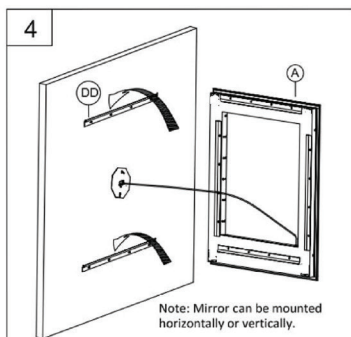

Name: _____ Date: _____

Package:

Honeycomb cardboard + lid box

Package:

Polystyrene + carton

Instruction Manual:

ML02

48"x36" LED Mirror Light