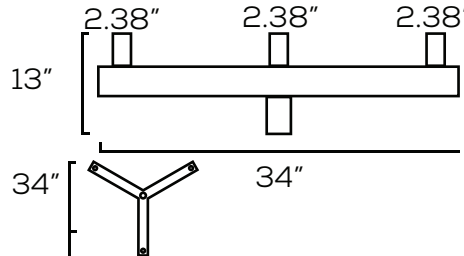

120° Three Head Bullhorn, Square

Compatibility: 4" Square Pole
Slip Fitter Size: 2 3/8" Minimum
Materials: Bronzed Steel

#19005
4"