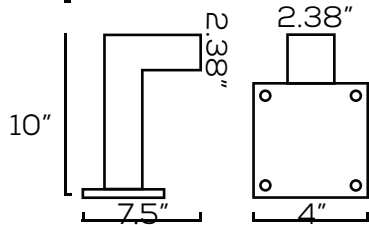

90° Bracket, Short

Compatibility: Square Pole, Wall
Slip Fitter Size: 2 3/8" Minimum
Materials: Bronzed Steel

#10751
90°