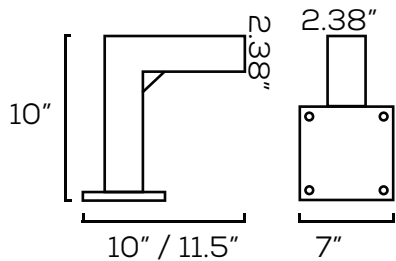

90° Bracket, Long

Compatibility: Square Pole, Wall
Slip Fitter Size: 2 3/8" Minimum
Materials: Bronzed Steel

#10752
7"