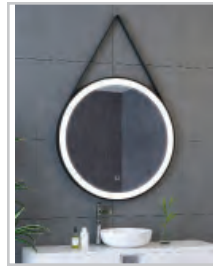

Round Framed Mirror, Matte Black

Size:	36" W x 36" H x 1.3" D
Watts:	30W
Lumens:	3,300lm
CCT Tunable:	2700K+4500K+6500K
Voltage:	AC100-120V
Dimmable:	Non-Dimming
IP Rating:	IP44
Finish:	Mirrored, Matte Black
Materials:	Aluminum, Tempered Glass
Lifespan:	50,000 hours

#11363

Matte Black