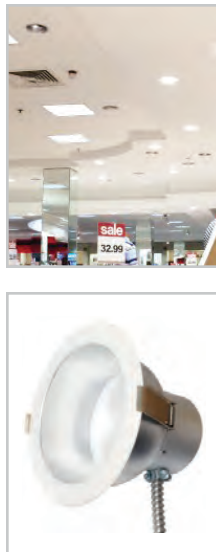

Commercial Downlight, 6 & 8 in

Size:	7.7" x 5.9", 9.3" x 7"
Watt Tunable:	15W-23W-30W 37W-42W-50W
Lumens:	1,200-4,250lm
CCT Tunable:	3000K+4000K+5000K
Voltage:	AC100-277V
Dimmable:	0-10V
IP Rating:	IP20
Finish:	Silver, Frosted
Materials:	Aluminum
Lifespan:	50,000 hours

#10190
6"

#10191
8"