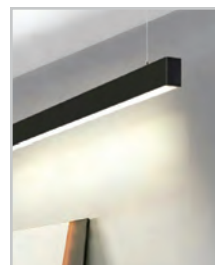

Linear Extrusion - 4ft, 8ft, Black

Size:	48"/96" L x 1.9" W x 2.9" H
48" Watts:	50W/40W/30W
96" Watts:	100W/80W/60W
CCT:	2700K-3000K-3500K-4000K-5000K
Voltage:	120-277VAC
Dimmable:	0-10V
IP Rating:	IP40
Finish:	Black
Materials:	Aluminum
Lifespan:	50,000 hours

#30035
4ft

#30036
8ft

Optional Color: White