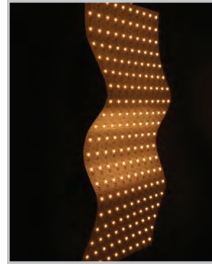

SES-SLS-54-RGBW
SES-SLS-54-CCT