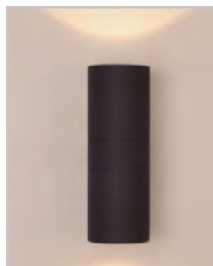

RGB Up Down Wall Sconce, UPD - 12W

Size:	3.5" W x 10.2" H x 6.5" D
Watts:	12W
Beam Angle:	30°
CCT:	RGB
Voltage:	AC100-277V
Dimmable:	Non-Dimming
IP Rating:	IP65
Finish:	Bronze
Materials:	Aluminum, Glass
Lifespan:	50,000 hours

#10863
RGB

SES-WL6101-2