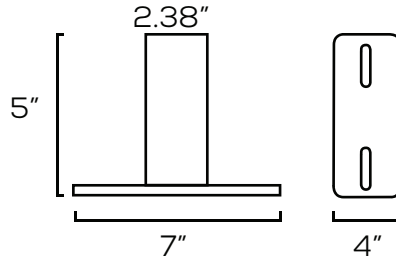

Flat Tenon, Rectangle

Compatibility: Square Pole, Wall
Slip Fitter Size: 2 3/8" Minimum
Materials: Bronzed Steel

#10745
Rectangle