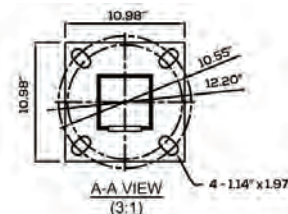

Three Head Bullhorn, Square

Compatibility: 4" Square Pole
Slip Fitter Size: 2 3/8" Minimum
Materials: Bronzed Steel

#19004
4"

120° Three Head Bullhorn, Square

Compatibility: 4" Square Pole
Slip Fitter Size: 2 3/8" Minimum
Materials: Bronzed Steel

#19005
4"

Three Head Bullhorn, Square

Compatibility: 4" Square Pole
Slip Fitter Size: 2 3/8" Minimum
Materials: Bronzed Steel

#11394
4"

Four Head Bullhorn, Square

Compatibility: 4" Square Pole
Slip Fitter Size: 2 3/8" Minimum
Materials: Bronzed Steel

#11393
4"

20ft, 25ft 4X4 Pole, Square

Height: 20', 25'
Base: 4" x 4"
Materials: Q235 Steel

#19001
20'

#19002
25'

#19006
4X4 Anchor Bolts

#19010
4x4 Base Plate

30ft 5X5 Pole, Square

Height: 30'
Base: 5" x 5"
Materials: Q235 Steel

#19007
30'

#19008
5X5 Anchor Bolts

#19009
5x5 Base Plate