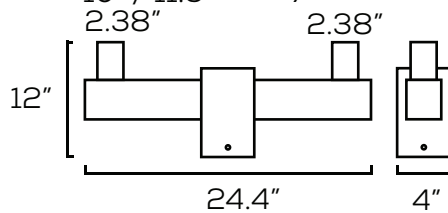

#10752
 7"

Two Head Bullhorn, Square

Compatibility: 4" Square Pole
 Slip Fitter Size: 2 3/8" Minimum
 Materials: Bronzed Steel

#19003
 4"

Three Head Bullhorn, Square

Compatibility: 4" Square Pole
 Slip Fitter Size: 2 3/8" Minimum
 Materials: Bronzed Steel