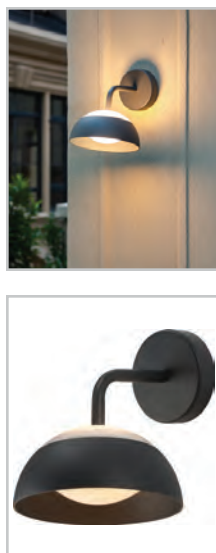

CCT Wall Sconce, WL5651 - 13W

Size:	7.9" W x 10" H x 11.7" D
Watts:	13W
Lumens:	550lm
CCT Tunable:	3000K+4000K+5000K
Voltage:	110-240V
Dimmable:	Non-Dimming
IP Rating:	IP54
Finish:	Matte Black
Materials:	Aluminum, PC
Lifespan:	30,000 hours

#11243
CCT