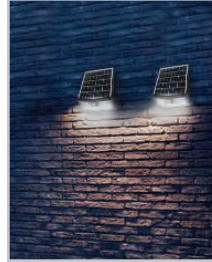

SES-SWL2-15-6

Solar Wall Light, SWL2 - 15W

Size:	12" W x 10.2" H x 5" D
Watts:	15W
Lumens:	1,600lm
CCT:	6000K
Voltage:	5.4V
Battery:	10,800mAh Li-ion
IP Rating:	IP65
Finish:	Black, Clear
Materials:	Aluminum, ABS, PC
Lifespan:	35,000 hours

#10370
6000K PIR