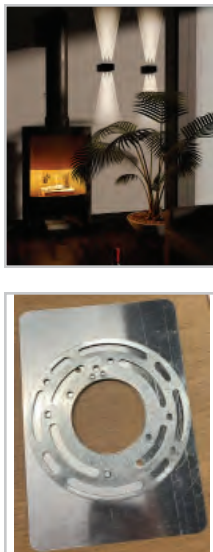

Wall Sconce, WL2204 - CCT, 7W

Size:	6.7" L x 3.2" W x 1.6" D
Watts:	7W
Lumens:	440-550lm
CCT Tunable:	2700K+3000K+4000K+5000K+6500K
Voltage:	AC100 - 240V
Dimmable:	Non-Dimming
IP Rating:	IP54
Finish:	Black
Materials:	Aluminum, PC
Lifespan:	30,000 hours

#11459 CCT