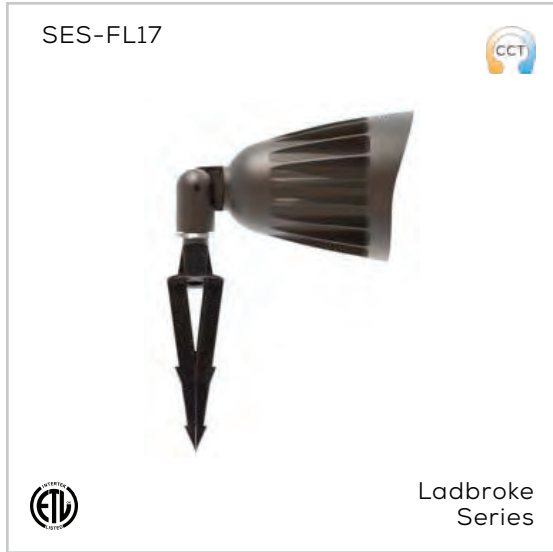

CCT Landscape Flood Light - 25W

Size:	4" W x 6.3"H
Watts:	25W
Lumens:	3,125-3,500lm
CCT Tunable:	3000K+4000K+5000K
Voltage:	120-277V
Dimmable:	0-10V
IP Rating:	IP65
Finish:	Bronze
Materials:	Aluminum
Lifespan:	50,000 hours

Optional Mounting

#11343 25W	#11342-A Spike	#11342-B Surface