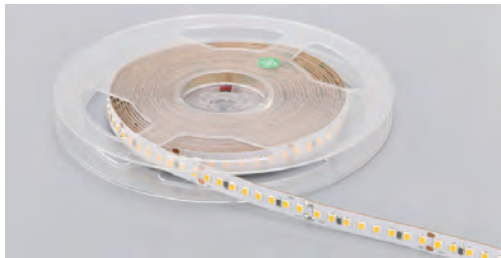

360° Neon Flex - 18W/M*

Size:	5M (16.4')
Watts:	18W/M
Lumens:	720-1,620lm
CCT:	3000K, CCT, RGB, RGBW
Voltage:	24VDC
Dimmable:	PWM
IP Rating:	IP65
Materials:	Copper, Silicone
Lifespan:	50,000 hours

#11424* 3000K	#11425* CCT	#11426** CCT
#11427* RGB	#11428** RGB	#11429* RGBW

*special order

**contains steel rod for custom shapes

SES-HDSL-2700-14.4