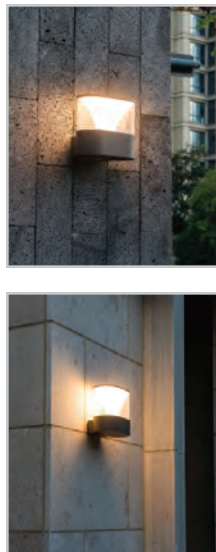

CCT Wall Sconce, WL5821 - 13W

Size:	6.3" W x 5.6" H x 4.4" D
Watts:	13W
Lumens:	600lm
CCT Tunable:	3000K+4000K+5000K
Voltage:	110-240V
Dimmable:	Non-Dimming
IP Rating:	IP54
Finish:	Matte Black
Materials:	Aluminum, PC
Lifespan:	30,000 hours

#11242
CCT