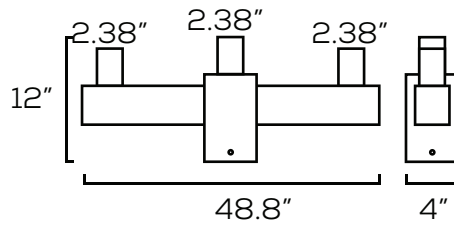

#10752
 7"

Two Head Bullhorn, Square

Compatibility: 4" Square Pole
 Slip Fitter Size: 2 3/8" Minimum
 Materials: Bronzed Steel

#19003
 4"

Three Head Bullhorn, Square

Compatibility: 4" Square Pole
 Slip Fitter Size: 2 3/8" Minimum
 Materials: Bronzed Steel