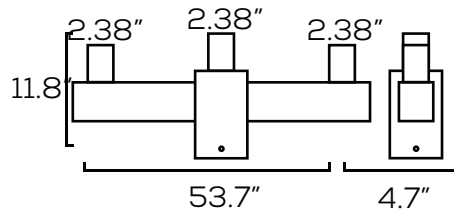

Four Head Bullhorn, Square

Compatibility: 4" Square Pole
Slip Fitter Size: 2 3/8" Minimum
Materials: Bronzed Steel

#11393
4"