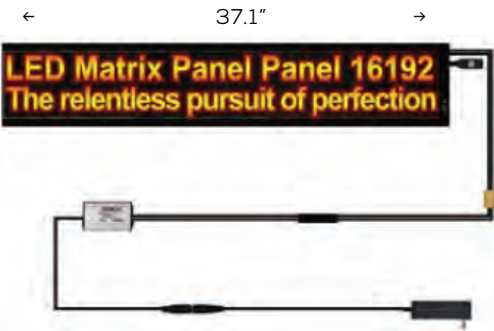

LED Scrolling Sign - 30W

Size:	37.1" x 7.8" x .5"
Watts:	30W
CCT:	RGB
Voltage:	DC24V
Dimmable:	N/A
IP Rating:	IP54
Materials:	Copper, PU
Lifespan:	10,000 hours

#60031
30W