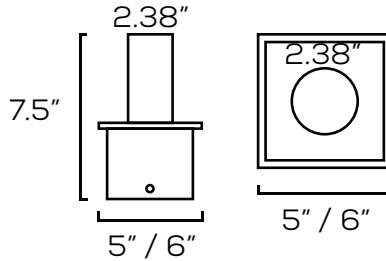

External Tenon, Square

Compatibility: 4" / 5" Square Pole
Slip Fitter Size: 2 3/8" Minimum
Materials: Bronzed Steel

#10748
4"

#10747
5"