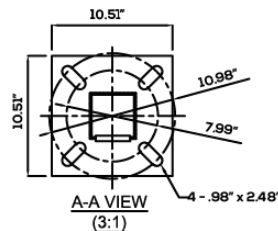

20ft, 25ft 4X4 Pole, Square

Height: 20', 25'
Base: 4" x 4"
Materials: Q235 Steel

#19001
20'

#19002
25'

#19006
4X4 Anchor Bolts

#19010
4x4 Base Plate