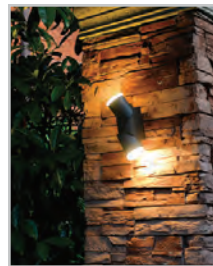

Wall Sconce, WL13171

Size:	3.9" W x 3.9" H x 5.2" D
Watts:	10W
Lumens:	440-550lm
CCT Tunable:	3000K+4000K+5000K
Voltage:	AC120V
Dimmable:	Non-Dimming
IP Rating:	IP54
Finish:	Black
Materials:	Aluminum, Glass
Lifespan:	25,000 hours

#11388
Black

SES-WL1944-3000-13-BRONZE
SES-WL1944-5000-13-BRONZE

CE **RoHS**

Cambridge Series