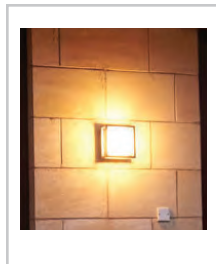

CCT Wall Sconce, WL2501 - 6W

Size:	5.5" L x 5.5" W x 2.6" D
Watts:	6W
Lumens:	130lm
CCT Tunable:	3000K+4000K+5000K
Voltage:	AC100-240V
Dimmable:	Non-Dimming
IP Rating:	IP54
Finish:	Bronze
Materials:	Aluminum, PC
Lifespan:	30,000 hours

#11156 CCT

SES-WL2012

Comfort Series