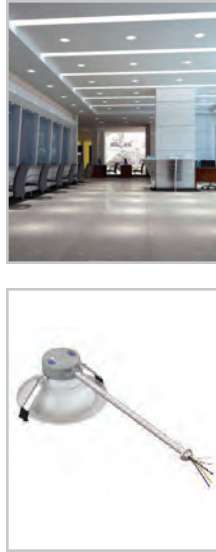

Commercial Downlight, 6 in - 20-40W

Size:	8.4" L x 8.4" W x 4.4" D
Watt Tunable:	20W-25W-30W-35-40W
Lumens:	2,450 / 3,150 / 3,900lm
CCT Tunable:	2700K+3000K+3500K+4000K+5000K
Voltage:	AC120-277V
Dimmable:	0-10V
IP Rating:	IP54
Finish:	White, Frosted
Materials:	Aluminum
Lifespan:	50,000 hours

#11142
CCT