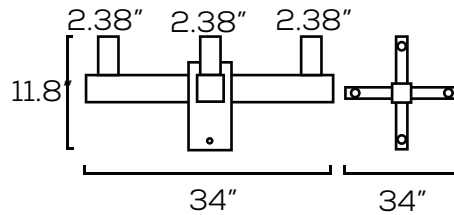

Three Head Bullhorn, Square

Compatibility: 4" Square Pole
Slip Fitter Size: 2 3/8" Minimum
Materials: Bronzed Steel

#11394
4"