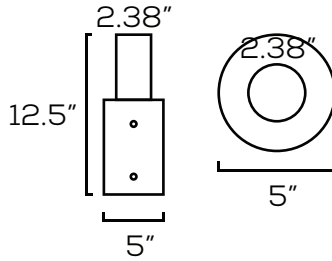

External Tenon, Round

Compatibility: 4" Round Pole
Slip Fitter Size: 2 3/8" Minimum
Materials: Bronzed Steel

#10750
4"