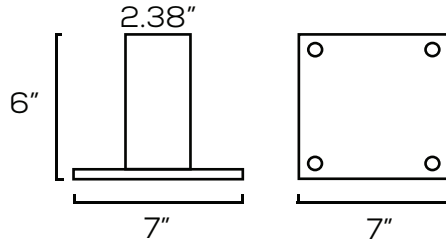

#11370
Univ. Mount

#11415
Photocell

Flat Tenon, Rectangle

Compatibility: Square Pole, Wall
 Slip Fitter Size: 2 3/8" Minimum
 Materials: Bronzed Steel

#10745
 Rectangle

Flat Tenon, Square

Compatibility: Square Pole, Wall
 Slip Fitter Size: 2 3/8" Minimum
 Materials: Bronzed Steel