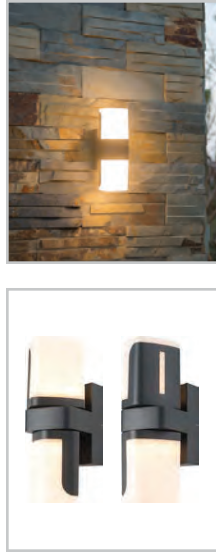

CCT Wall Sconce, WL5942 - 13W

Size:	3.3" W x 10" H x 4.4" D
Watts:	13W
Lumens:	700lm
CCT Tunable:	3000K+4000K+5000K
Voltage:	110-240V
Dimmable:	Non-Dimming
IP Rating:	IP54
Finish:	Matte Black
Materials:	Aluminum, Acrylic
Lifespan:	30,000 hours

#11241
CCT