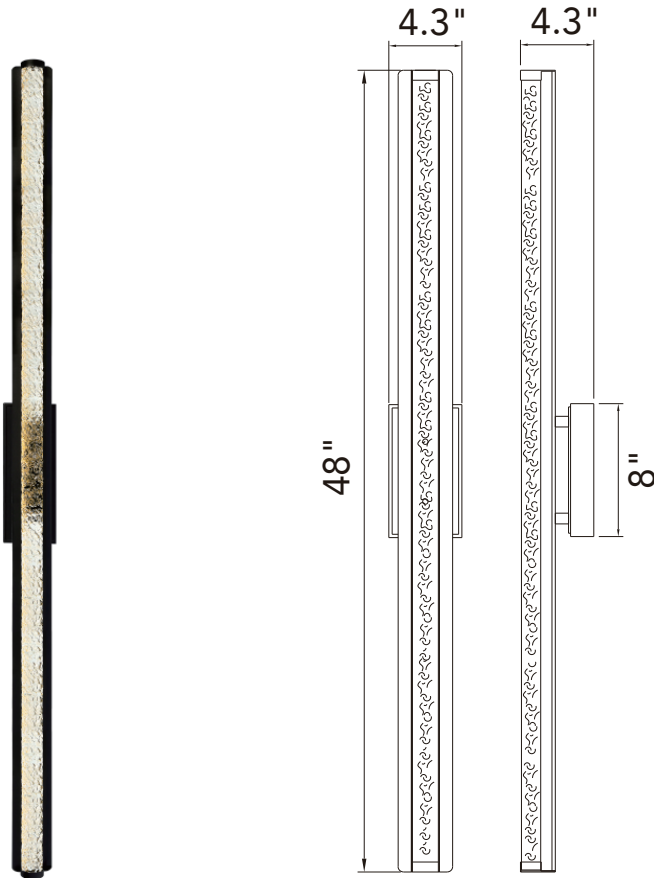

PROJECT: _____
 FIXTURE TYPE: _____
 LOCATION: _____
 CONTACT/PHONE: _____

Item	1702W48-101
Collection	FIJI
Category	Wall Sconce
Finish	Black
Glass	-----
Crystal	Clear
Acrylic	-----

Shade Color	-----
Min Assembled Height	48"
Max Assembled Height	48"
Width	4.3"
Length	-----
Extension Wall Mounts	4.3
Input	120V AC,60HZ,AC

Lumens	676
Light Source	Integrated LED
Bulb Info.	13W
Included	Yes
Dimmable	Yes
Colour Temp	3000
Weight	14.08 Lbs

CWI Lighting
 2775 Broadway
 Buffalo, NY 14227
 USA

CWI Lighting
 140 Steelcase Rd. W.
 Markham ON. L3R 3J9
 Canada