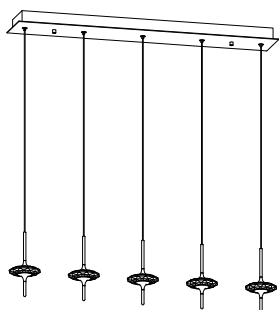

# Installation Manual

Figure No.1: Unpack the box, and check the contents of the box for the following items below.

- 3PCS
- 2PCS
- 2PCS
- 2PCS

## INSTALLATION INSTRUCTIONS FOR HANGING FIXTURES

FIGURE 1, 2, 3 AND 4 MOUNTING HARDWARE.

**NOTE: TEST THE CONNECTOR BY GENTLY PULLING IT. IF IT PULLS OUT THE CONNECTION, TRY AGAIN TILL YOU HAVE A FIRM CONNECTION. MAKE SURE NO BARE STRANDS OF WIRE STICK OUT FROM UNDER THE CONNECTORS.**

WHITE OR MARKED WIRE FROM FIXTURE

WHITE WIRE FROM OUTLET BOX

FIGURE 1

BLACK OR MARKED WIRE FROM FIXTURE

BLACK WIRE FROM OUTLET BOX

FIGURE 2

GREEN OR BARE COPPER WIRE (GROUNDING WIRE)

GREEN OR BARE COPPER WIRE (GROUNDING WIRE)